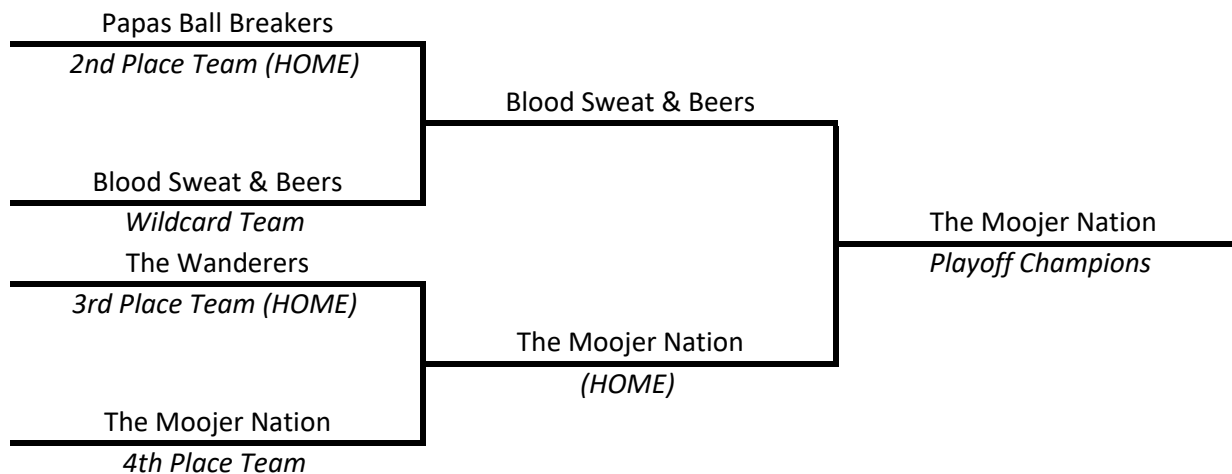

★ PLAYOFFS ★

SILVER TIER

Divisions Of 9 To 13 Teams

**Division Champions (First Place At The End Of The Session) AND
Playoff Champions Advance To The \$75,000 World Qualifier Tournament**

Division Champions: Billiard Cosbys