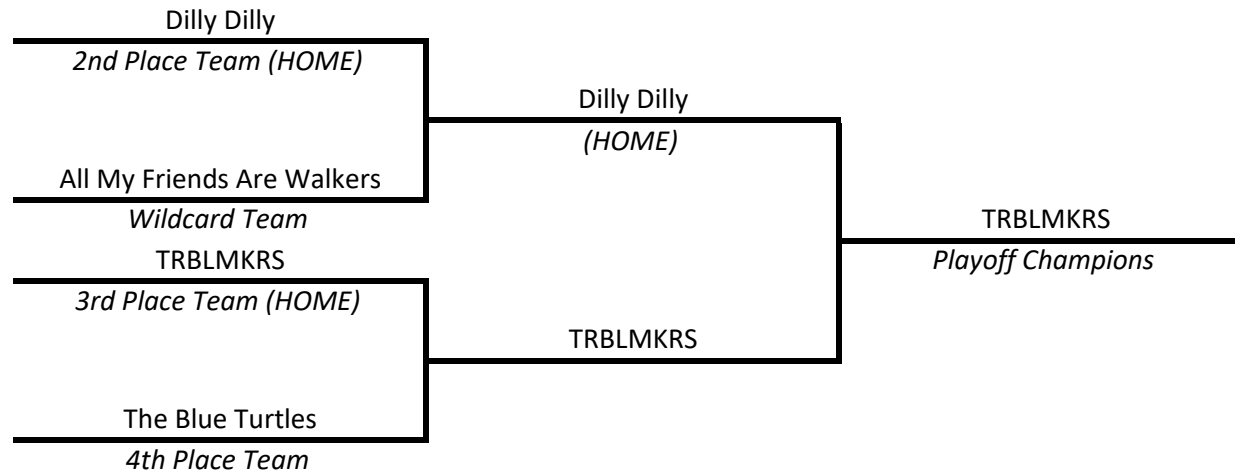

# ★ PLAYOFFS ★

## SILVER TIER

Divisions Of 9 To 13 Teams

**Division Champions (First Place At The End Of The Session) AND  
Playoff Champions Advance To The World Qualifier Tournament**

### WILDCARD TEAMS

- Group Therapy
- Whammys
- Lucky Johns
- American Pride
- All My Friends...
- Unbroken