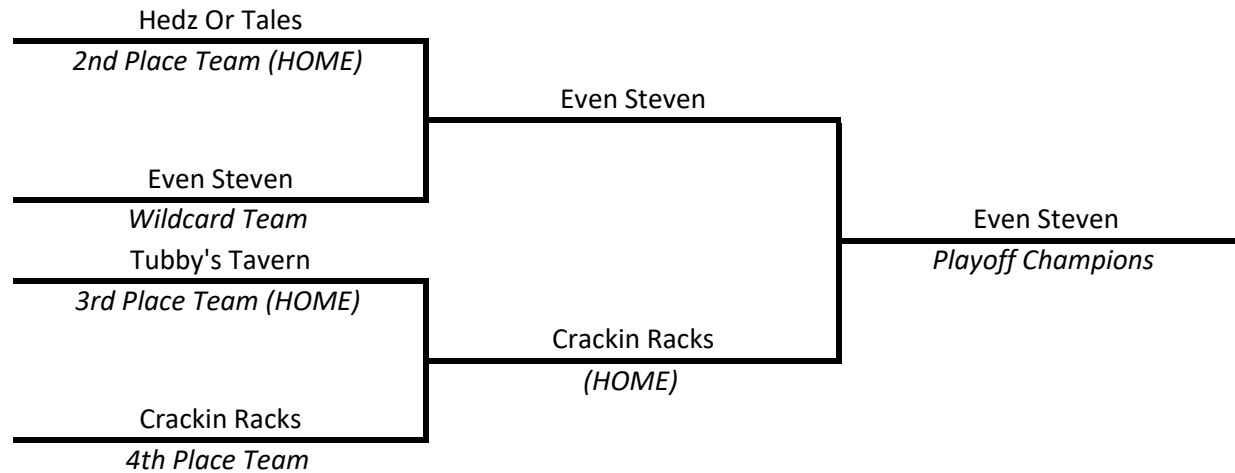

# ★ PLAYOFFS ★

## SILVER TIER

Divisions Of 9 To 13 Teams

**Division Champions (First Place At The End Of The Session) AND  
Playoff Champions Advance To The \$75,000 World Qualifier Tournament**

Division Champions: Hedz Up