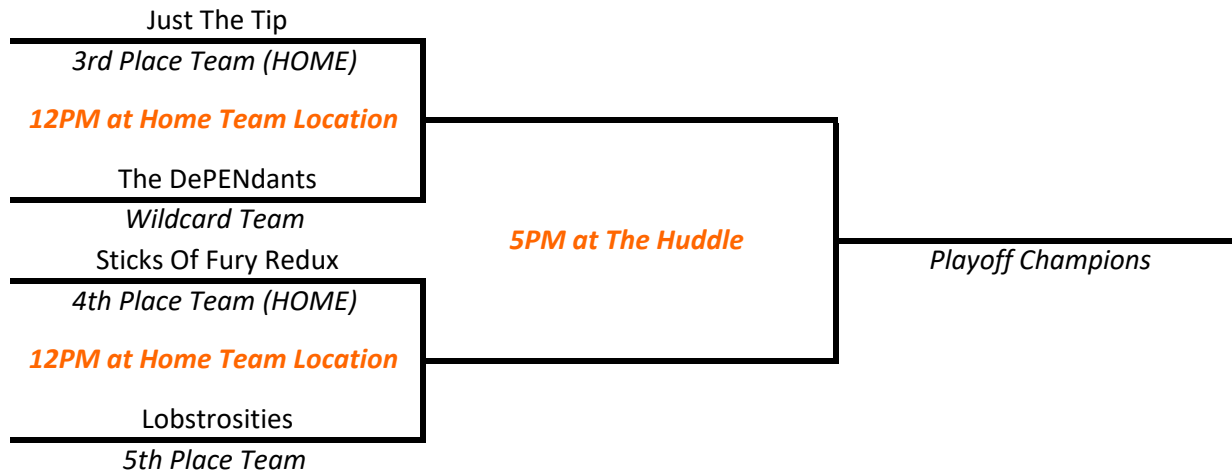

★ PLAYOFFS ★

GOLD TIER

Divisions Of 14 To 16 Teams

**Division Champions (First Place At The End Of The Session), Second Place In Division Standings
AND Playoff Champions Advance To The \$75,000 World Qualifier Tournament**

Division Champions: Our Balls Itch
2nd Place Team: Shenanigans

Please see the schedule on your APA Online Member Services account to see when you play

All players must play at least 6 matches with a team during regular session to gain eligibility into playoffs